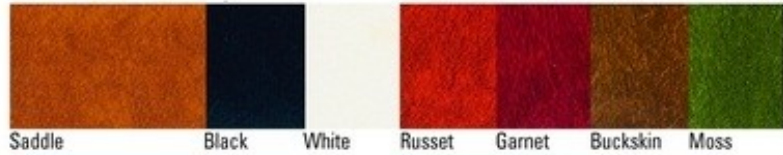

LAREDO Grade 2