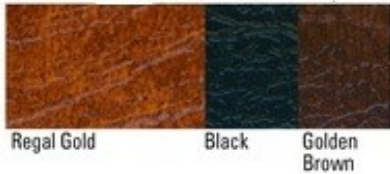

EL DIEGO Grade 2